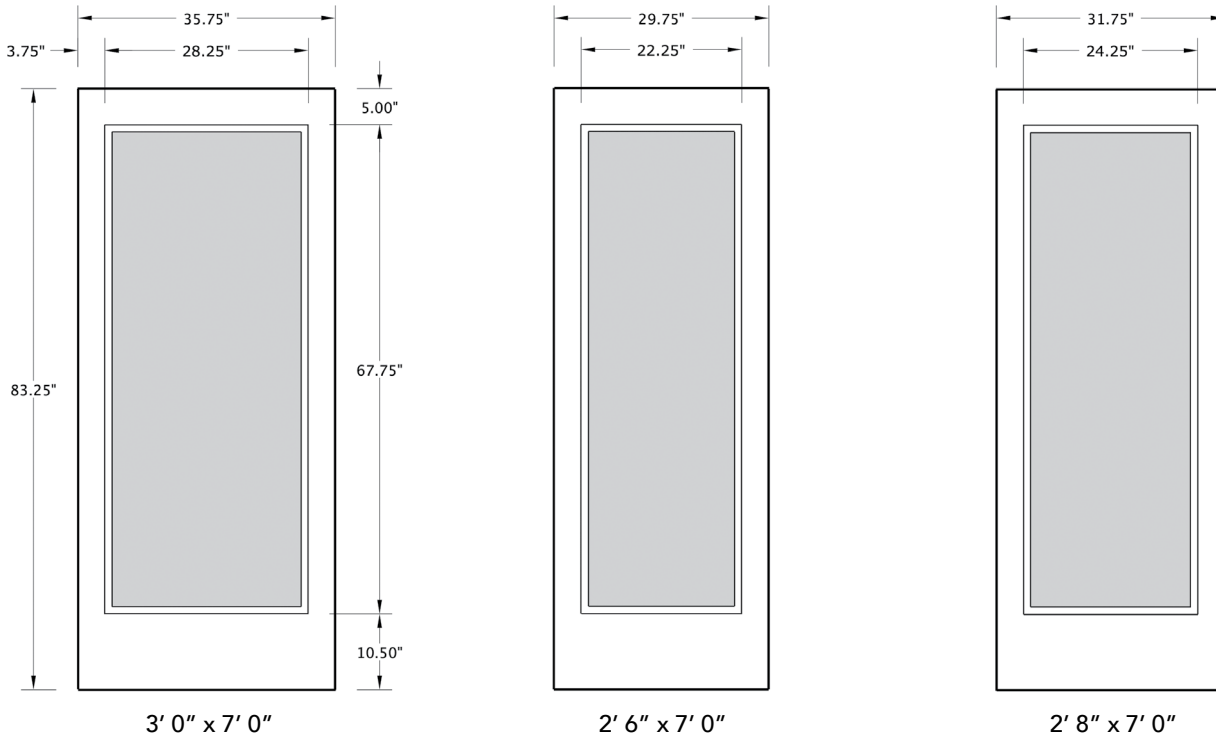

# 7'0" DRS1070 FLUSH GLAZED FULL LITE DOOR

SMOOTH SKIN

## AVAILABLE SIZING

NOTE: BY REQUEST, DOOR HEIGHT COMES IN VARYING DIMENSIONS TO A MINIMUM OF 83". EXCESS WILL BE TAKEN FROM BOTTOM RAIL. ALL OTHER DIMENSIONS WILL REMAIN THE SAME.

## GLASS & DAYLIGHT OPENING

A	FULL LITE	
	2'8"	glass
	daylight	22 3/16" x 66"
2'10"	glass	25 5/16" x 67"
	daylight	24 3/16" x 66"
3'0"	glass	27 5/16" x 67"
	daylight	26 3/16" x 66"
A = 5.00"		

A = DISTANCE FROM TOP OF DOOR TO TOP OF OPENING